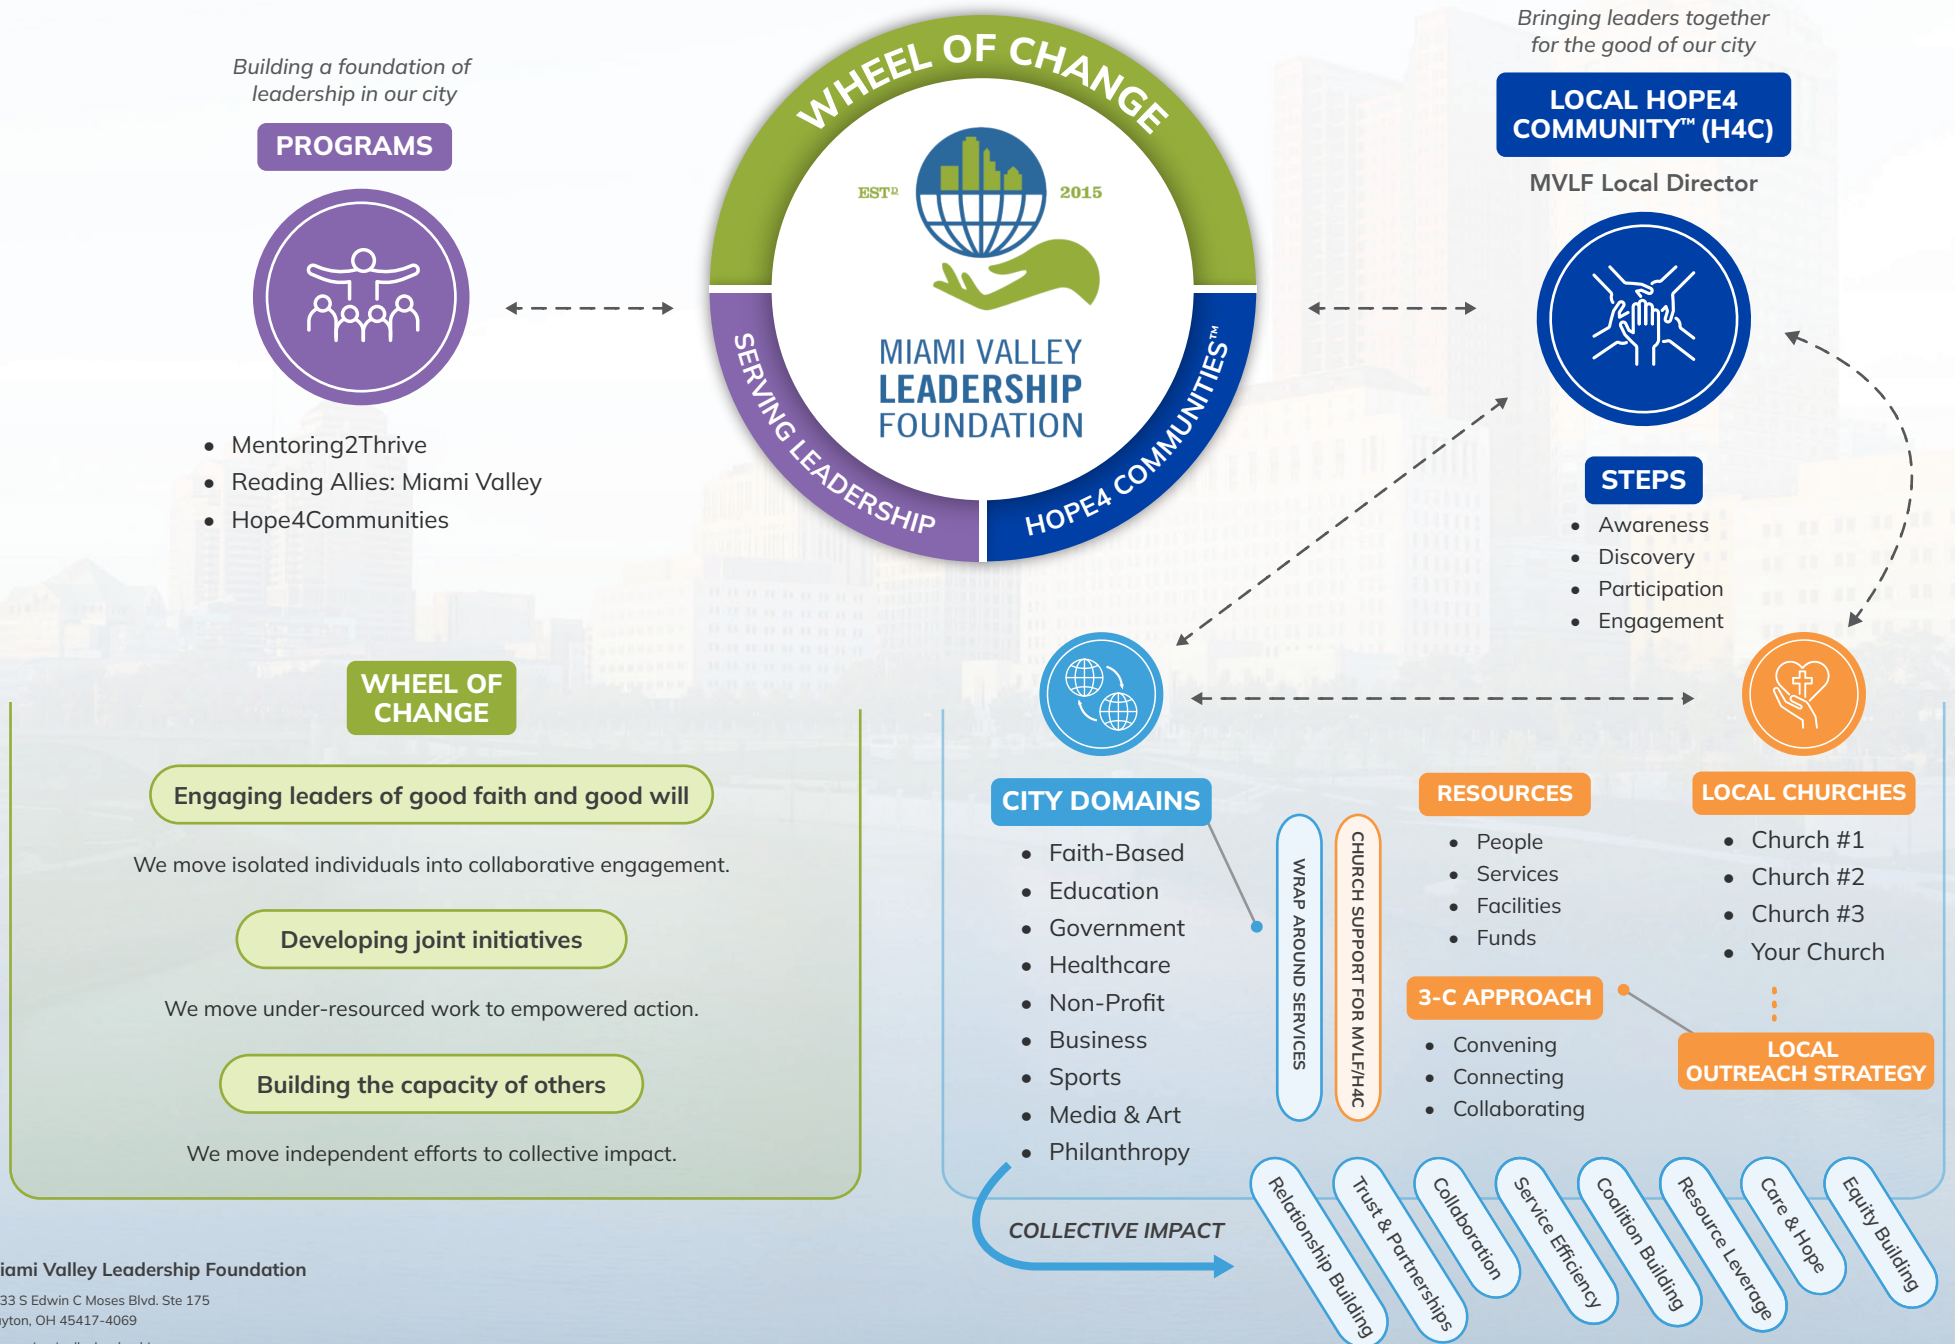

MVLF/H4C Community Impact Flowchart

Miami Valley Leadership Foundation

1133 S Edwin C Moses Blvd. Ste 175
Dayton, OH 45417-4069

www.miamivalleyleadership.com